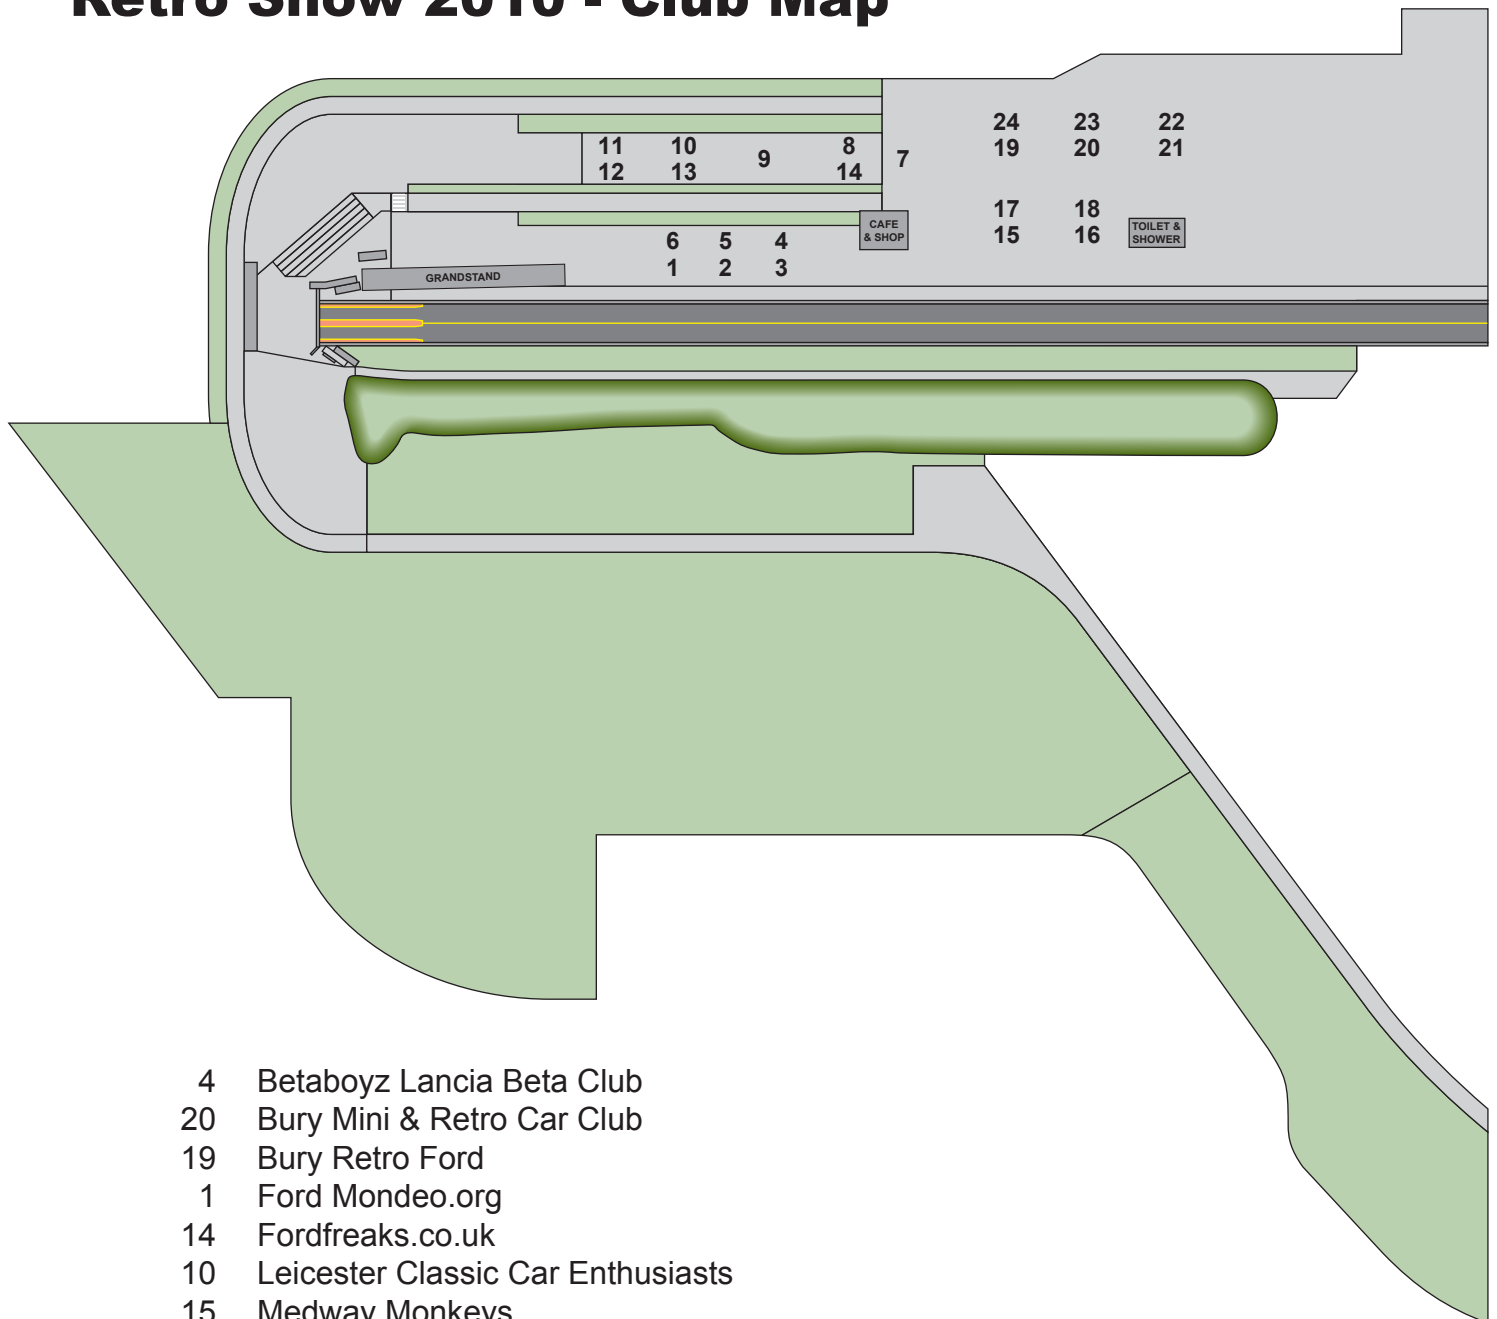

Retro Show 2010 - Club Map

- 4 Betaboyz Lancia Beta Club
- 20 Bury Mini & Retro Car Club
- 19 Bury Retro Ford
- 1 Ford Mondeo.org
- 14 Fordfreaks.co.uk
- 10 Leicester Classic Car Enthusiasts
- 15 Medway Monkeys
- 2 Mercedes-190.co.uk
- 18 MG Drag Racing Club & The Mild Bunch
- 22 MKIII Supra.net
- 13 No Skool Just Cool
- 16 Northants MG Owners Club
- 9 Old Skool Ford
- 11 Phoenix Mini Owners Club
- 8 Rat-Look.com
- 21 Retro Allsorts
- 3 Retro Car Club
- 7 Retro Rides
- 5 Shitboxracing
- 6 Simca Club UK
- 23 The Clique
- 24 Turbo Collective
- 17 V8 Forum.co.uk
- 12 Vintage Japanese Motorcycle Club